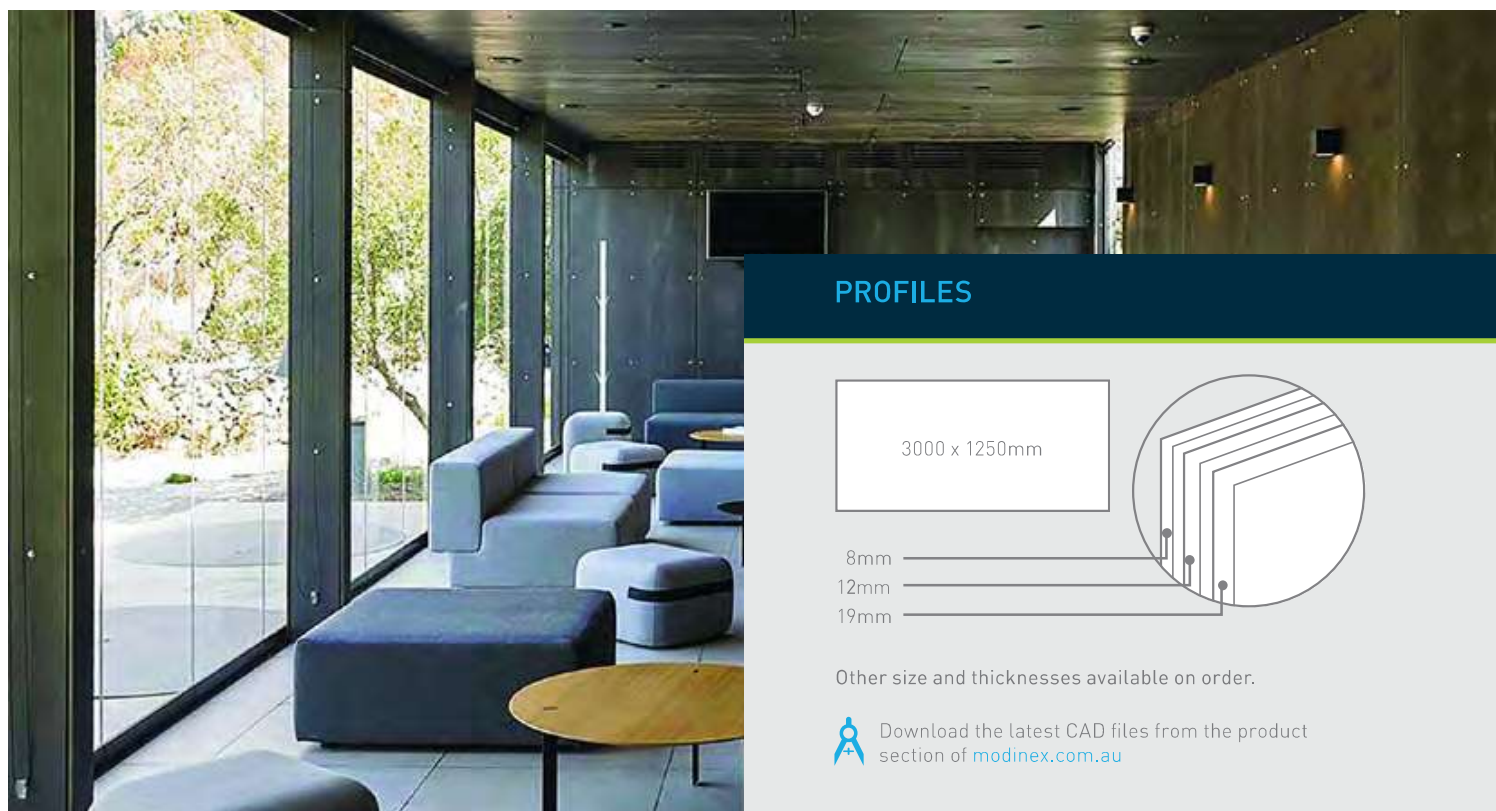

Viroc

Product Code	Cover	Thickness mm	Profile Height mm	Profile Length mm	Profile Width mm
PR-VRC-COM-08X3000X1250-BLK-POL	3000mm	8mm	N/A	3000	1250
PR-VRC-COM-08X3000X1250-BLK-RAW	3000mm	8mm	N/A	3000	1250
PR-VRC-COM-08X3000X1250-GRY-POL	3000mm	8mm	N/A	3000	1250
PR-VRC-COM-08X3000X1250-GRY-RAW	3000mm	8mm	N/A	3000	1250
PR-VRC-COM-12X3000X1250-BLK-POL	3000mm	12mm	N/A	3000	1250
PR-VRC-COM-12X3000X1250-BLK-RAW	3000mm	12mm	N/A	3000	1250
PR-VRC-COM-12X3000X1250-GRY-POL	3000mm	12mm	N/A	3000	1250
PR-VRC-COM-12X3000X1250-GRY-RAW	3000mm	12mm	N/A	3000	1250
PR-VRC-COM-12X3000X1250-OCH-POL	3000mm	12mm	N/A	3000	1250
PR-VRC-COM-12X3000X1250-RED-POL	3000mm	12mm	N/A	3000	1250
PR-VRC-COM-12X3000X1250-WTE-POL	3000mm	12mm	N/A	3000	1250
PR-VRC-COM-19X3000X1250-BLK-POL	3000mm	19mm	N/A	3000	1250
PR-VRC-COM-19X3000X1250-BLK-RAW	3000mm	19mm	N/A	3000	1250
PR-VRC-COM-19X3000X1250-GRY-POL	3000mm	19mm	N/A	3000	1250
PR-VRC-COM-19X3000X1250-GRY-RAW	3000mm	19mm	N/A	3000	1250