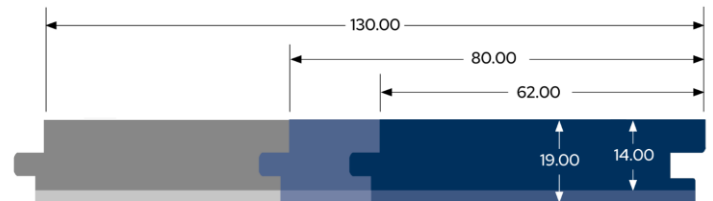

Profiles:

Cladding (Shiplap)

■ 122x19 ■ 76x19 Dimensions are cover size

Wharf Cladding also available

Flooring & Overlay

■ 130x19 ■ 80x19 ■ 62x19
■ 130x14 ■ 80x14 ■ 62x14

Linings (Shiplap & V Joint)

■ 133x14 ■ 83x14 ■ 65x14 Ship Lap profile shown
Dimensions are cover size