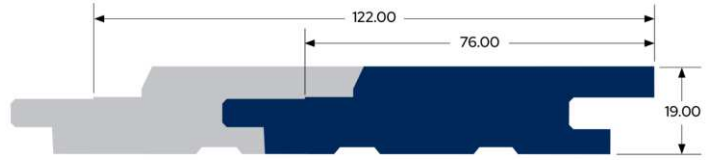

Stagwood is produced to suit residential, commercial and government buildings. Its attractive grain and colour palette is a favourite of project collaborators.

Grade: Organic. Stagwood Organic celebrates Spotted Gum's intrinsic and highly prized qualities by offering a natural selection of the tree including very straight to wavy dense grains and features all in a luxurious colour palette.

Tone: Soft cherry tones to deep rich burgundy

Texture: Dense grain with a soft, mottled effect

Botanical names: *Corymbia Citriodora*, *Corymbia Henryi*, *Corymbia Maculata*

Durability: Class 1 High (above ground) 40+ years

Strength Group: High (SD2 Seasoned)

Hardness: Very Hard (Janka 10.1)

Density: 990 – 1180 kg/m³

BAL Rating AS3959-2009: BAL 29

Treatment: H2 Internal & H3 External applications

Termites: Resistant

Before fixing Stagwood claddings, all wall openings, vertical and horizontal joints, sills, heads and corners must be weatherproofed with flashing to comply with National Construction Codes.

Stagwood (Howard Sawmill) proudly complies with the requirements of AS 4707 – Chain of Custody for Forest Based Products. All information is correct at time of printing but may be subject to change. Please check with your account representative or email info@citytimber.com.au

Profiles:

Cladding (Shiplap)

■ 122x19 ■ 76x19 Dimensions are cover size

Wharf Cladding also available