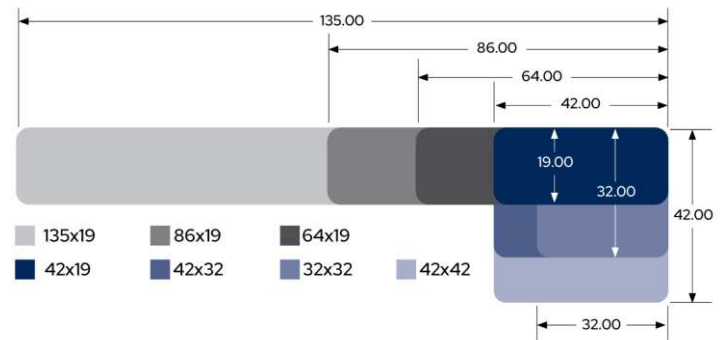

Decking & Squares

■ 135x19 ■ 86x19 ■ 64x19
■ 42x19 ■ 42x32 ■ 32x32 ■ 42x42

Call 1300 399 922 or email info@citytimber.com.au

1400 Centre Rd, Clayton South Vic 3169

citytimber.com.au