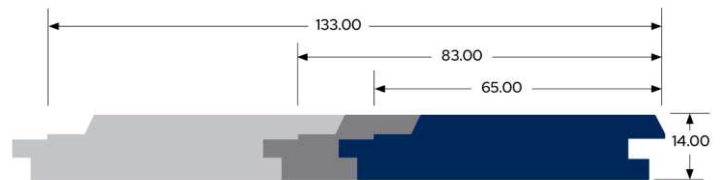

Profiles:

Cladding (Shiplap)

■ 122x19 ■ 76x19 Dimensions are cover size

Wharf Cladding also available

Flooring & Overlay

■ 130x19 ■ 80x19 ■ 62x19
■ 130x14 ■ 80x14 ■ 62x14

Linings (Shiplap & V Joint)

■ 133x14 ■ 83x14 ■ 65x14 Ship Lap profile shown
Dimensions are cover size