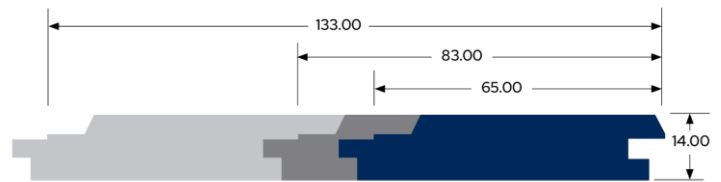

Profiles:

Cladding (Shiplap)

■ 122x19 ■ 76x19 Dimensions are cover size

Wharf Cladding also available

Flooring & Overlay

■ 130x19 ■ 80x19 ■ 62x19
■ 130x14 ■ 80x14 ■ 62x14

Linings (Shiplap & V Joint)

■ 133x14 ■ 83x14 ■ 65x14 Ship Lap profile shown
Dimensions are cover size