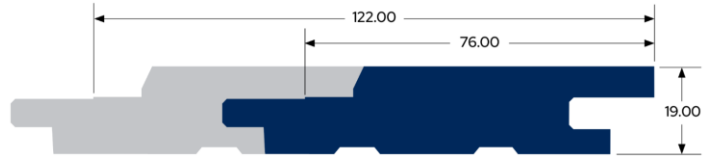

Grade: Organic. Stagwood Organic celebrates the qualities by offering a complete balanced natural selection of the tree including very straight to wavy dense grains and features.

Tone: Soft brown shades to rich chocolate tones & deep reds with some grey undertones

Texture: N/A

Botanical names: Red Iron Bark – Eucalyptus Crebra and Fibrosa. Grey Iron Bark – Eucalyptus Drepanophylla

Durability: Class 1 High (above ground) 40+ years

Strength Group: Grey IBK - Very High (SD1 Seasoned). Red IBK – High (SD3 Seasoned)

Hardness: Grey IBK - Very Hard (Janka 16). Red IBK – Very Hard (Janka 11.9)

Density: Grey IBK - 1106 to 1170 kg/m³

BAL Rating AS3959-2009: BAL 19-29

Termites: Resistant

Before fixing Stagwood claddings, all wall openings, vertical and horizontal joints, sills, heads and corners must be weatherproofed with flashing to comply with National Construction Codes.

Stagwood (Howard Sawmill) proudly complies with the requirements of AS 4707 – Chain of Custody for Forest Based Products. All information is correct at time of printing but may be subject to change. Please check with your account representative or email info@citytimber.com.au

Profiles:

Cladding (Shiplap)

■ 122x19 ■ 76x19 Dimensions are cover size

Wharf Cladding also available