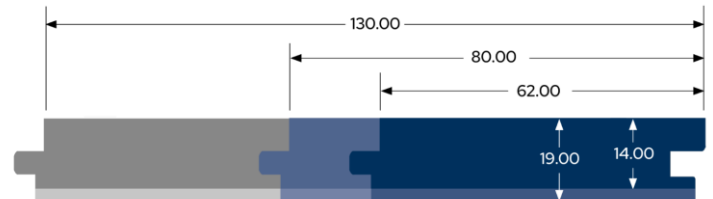

Profiles:

Cladding (Shiplap)

■ 122x19 ■ 76x19 Dimensions are cover size

Wharf Cladding also available

Flooring & Overlay

■ 130x19 ■ 80x19 ■ 62x19
■ 130x14 ■ 80x14 ■ 62x14

Linings (Shiplap & V Joint)

■ 133x14 ■ 83x14 ■ 65x14 Ship Lap profile shown
Dimensions are cover size