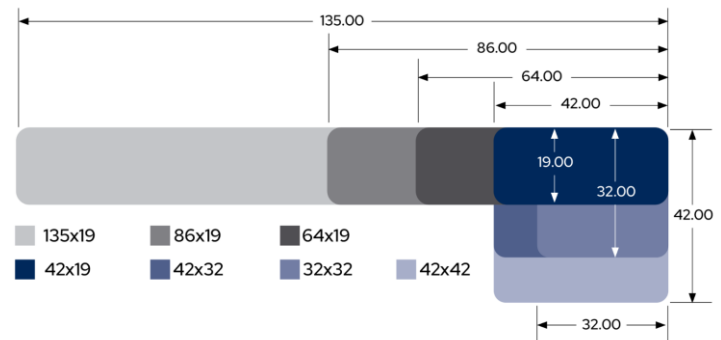

Decking & Squares

■ 135x19 ■ 86x19 ■ 64x19
■ 42x19 ■ 42x32 ■ 32x32 ■ 42x42

Call 1300 399 922 or email info@citytimber.com.au

1400 Centre Rd, Clayton South Vic 3169
citytimber.com.au